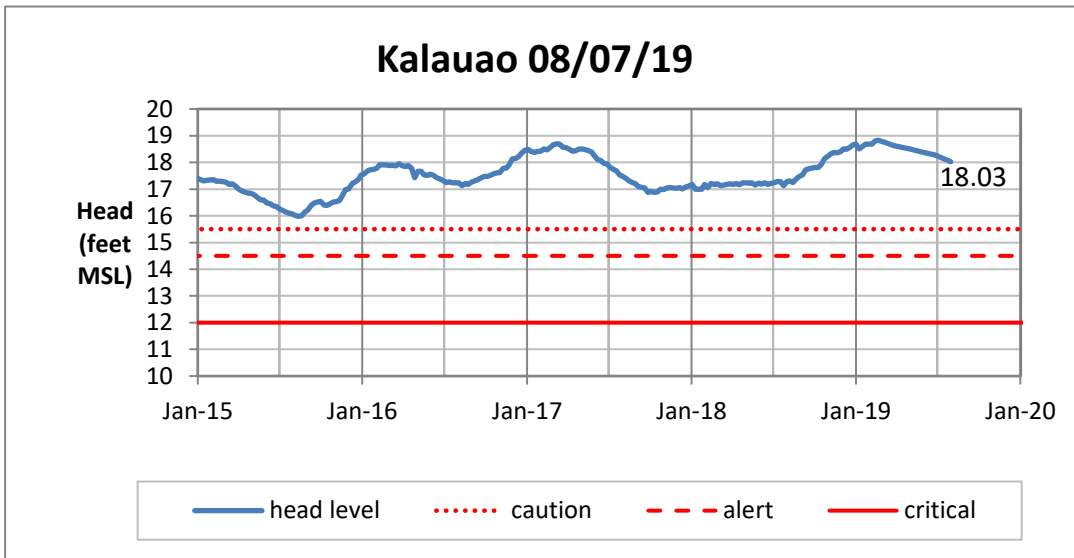

Weekly Head Report

Weekly Head Report

Weekly Head Report

Weekly Head Report

Weekly Head Report

HONOLULU WATERSHED AREA Rainfall Intake

Monthly Production