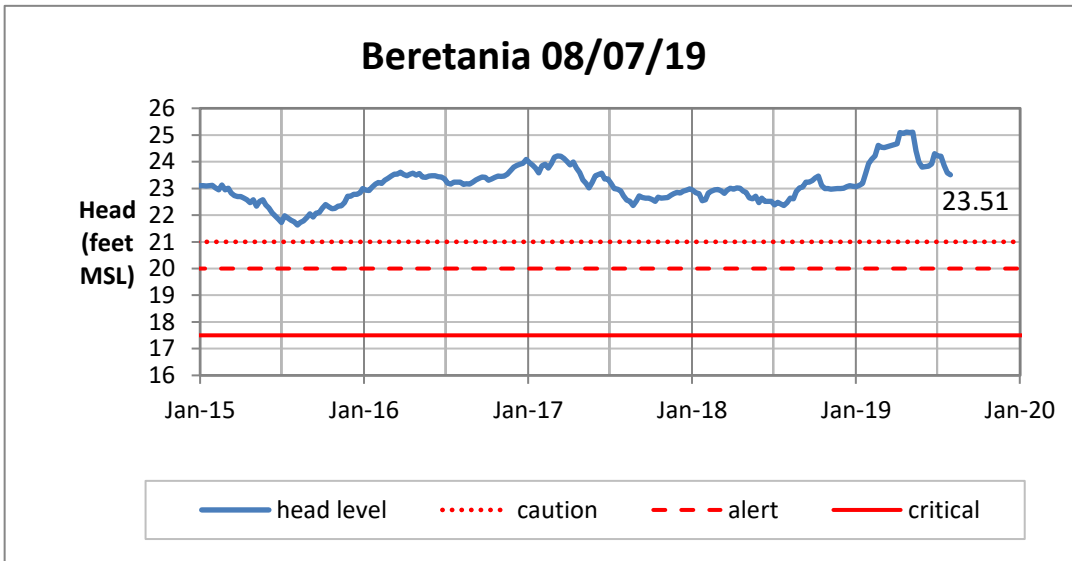

Weekly Head Report

Weekly Head Report

Weekly Head Report

Weekly Head Report

Weekly Head Report

HONOLULU WATERSHED AREA Rainfall Intake

Monthly Production