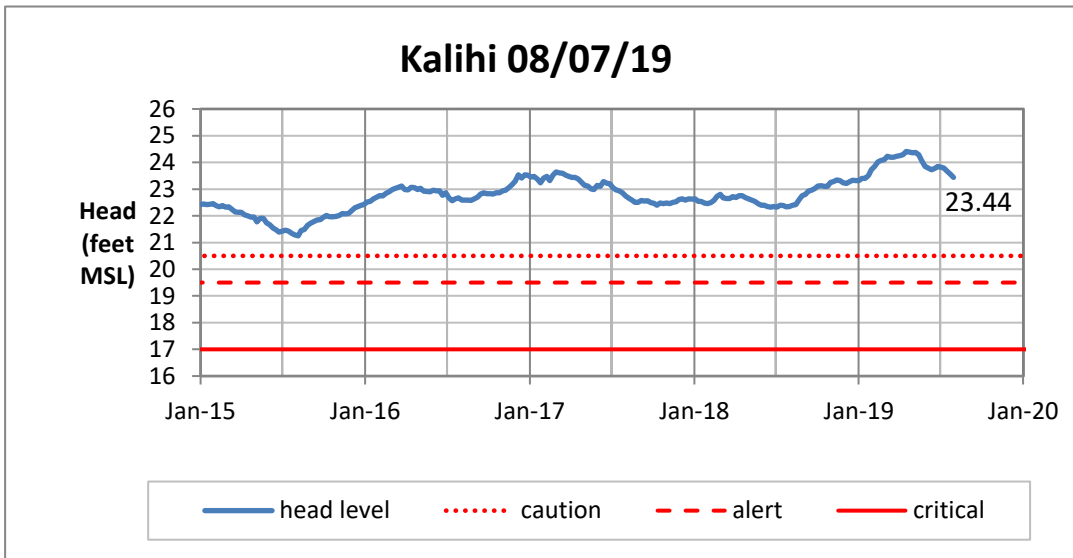

Weekly Head Report

Weekly Head Report

Weekly Head Report

Weekly Head Report

Weekly Head Report

HONOLULU WATERSHED AREA Rainfall Intake

Monthly Production