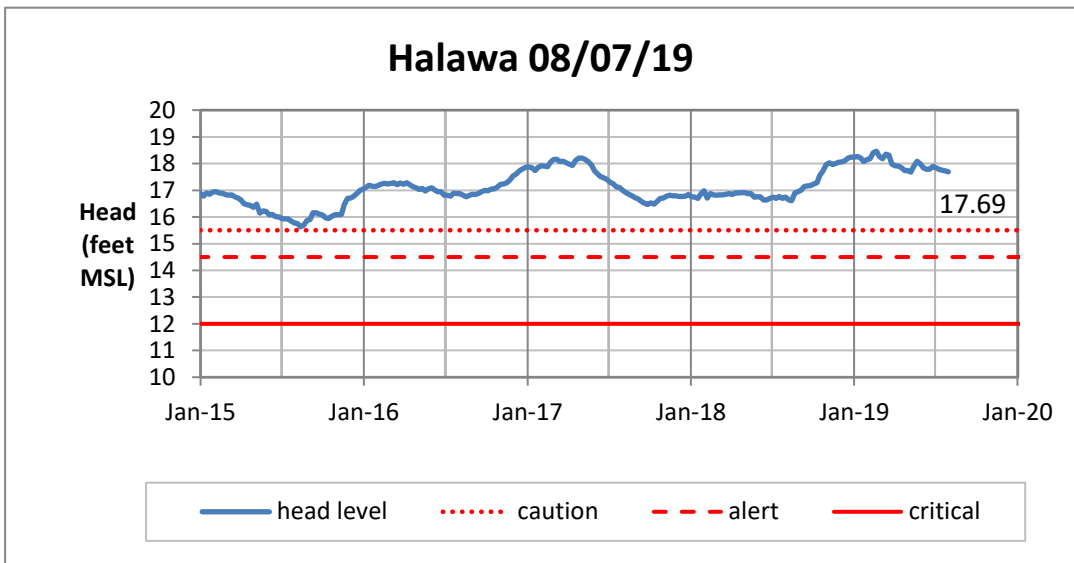

Weekly Head Report

Weekly Head Report

Weekly Head Report

Weekly Head Report

Weekly Head Report

HONOLULU WATERSHED AREA Rainfall Intake

Monthly Production