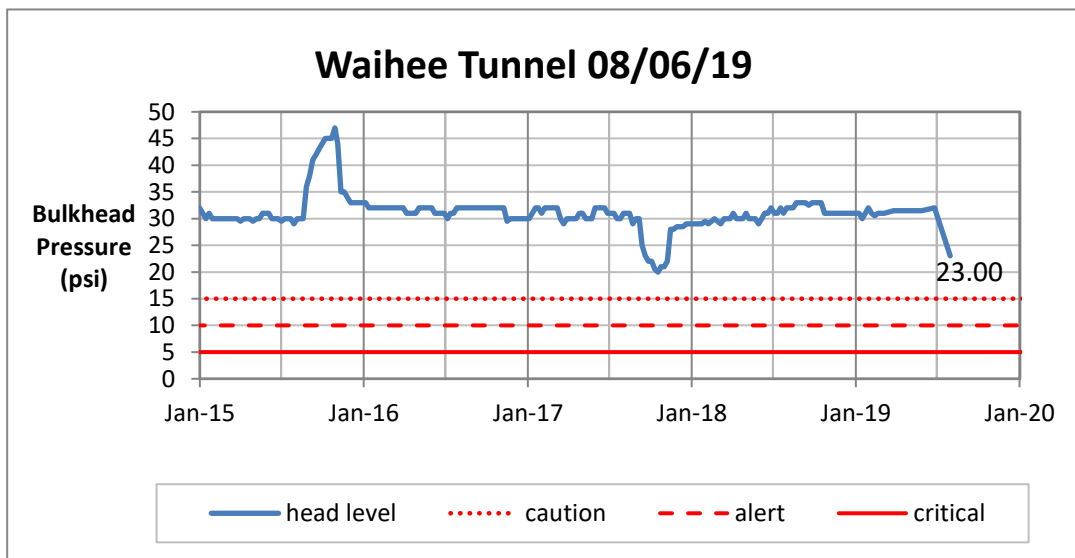

Weekly Head Report

Weekly Head Report

Weekly Head Report

Weekly Head Report

Weekly Head Report

HONOLULU WATERSHED AREA Rainfall Intake

Monthly Production