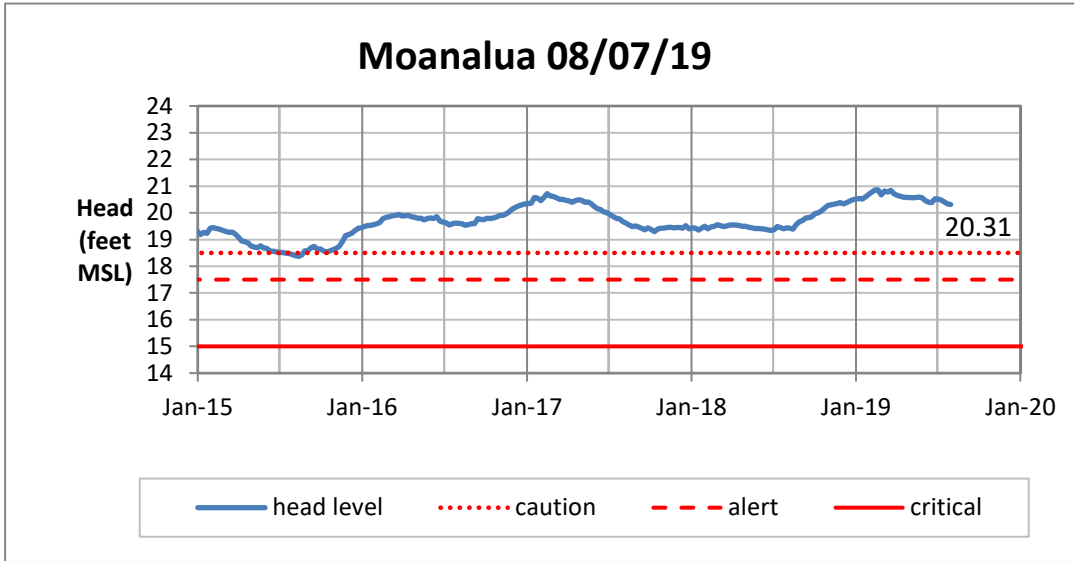

Weekly Head Report

Weekly Head Report

Weekly Head Report

Weekly Head Report

Weekly Head Report

HONOLULU WATERSHED AREA Rainfall Intake

Monthly Production