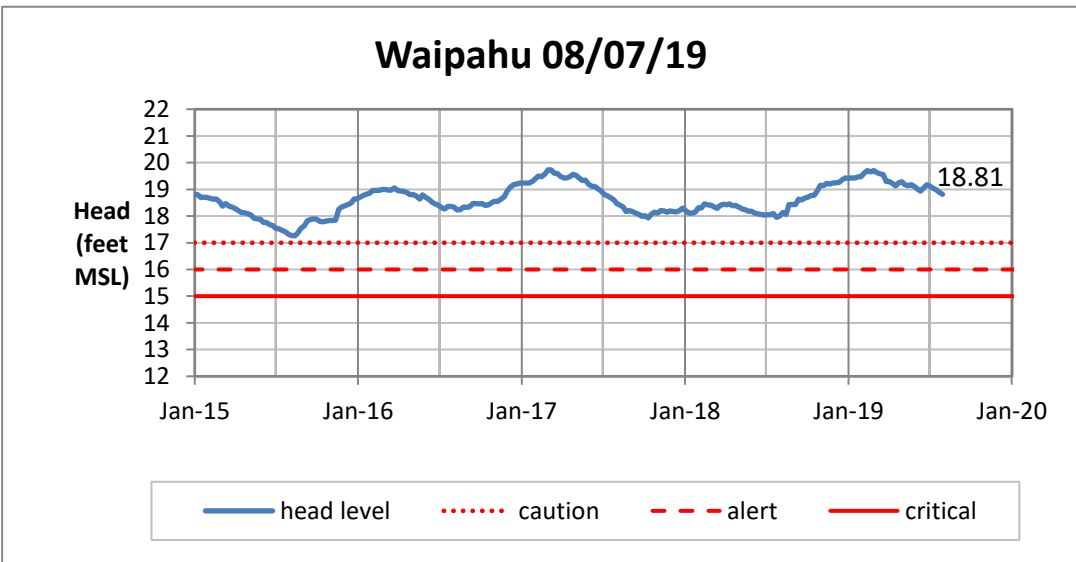

Weekly Head Report

Weekly Head Report

Weekly Head Report

Weekly Head Report

Weekly Head Report

HONOLULU WATERSHED AREA Rainfall Intake

Monthly Production