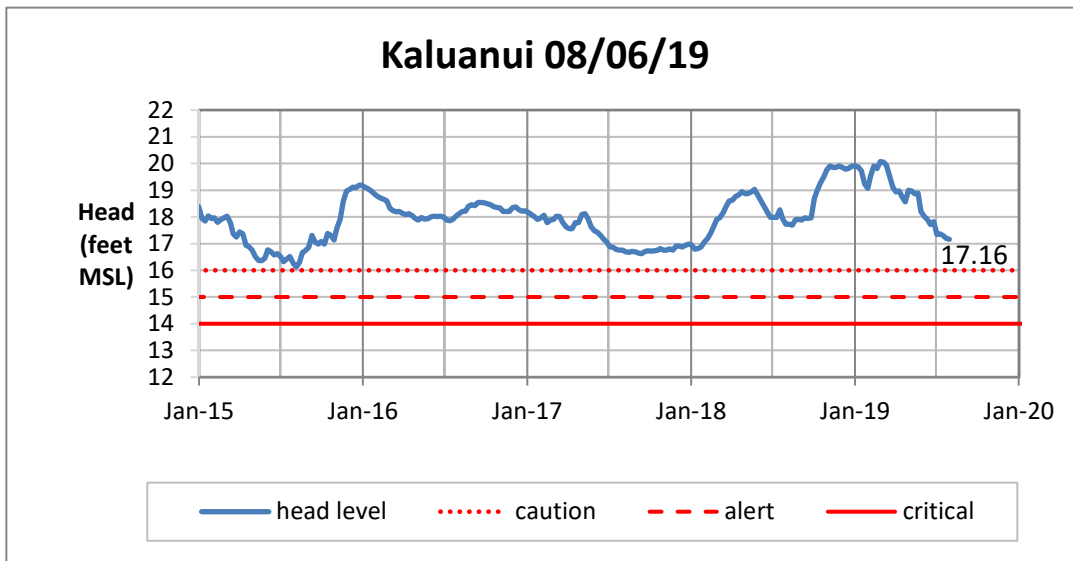

Weekly Head Report

Weekly Head Report

Weekly Head Report

Weekly Head Report

Weekly Head Report

HONOLULU WATERSHED AREA Rainfall Intake

Monthly Production