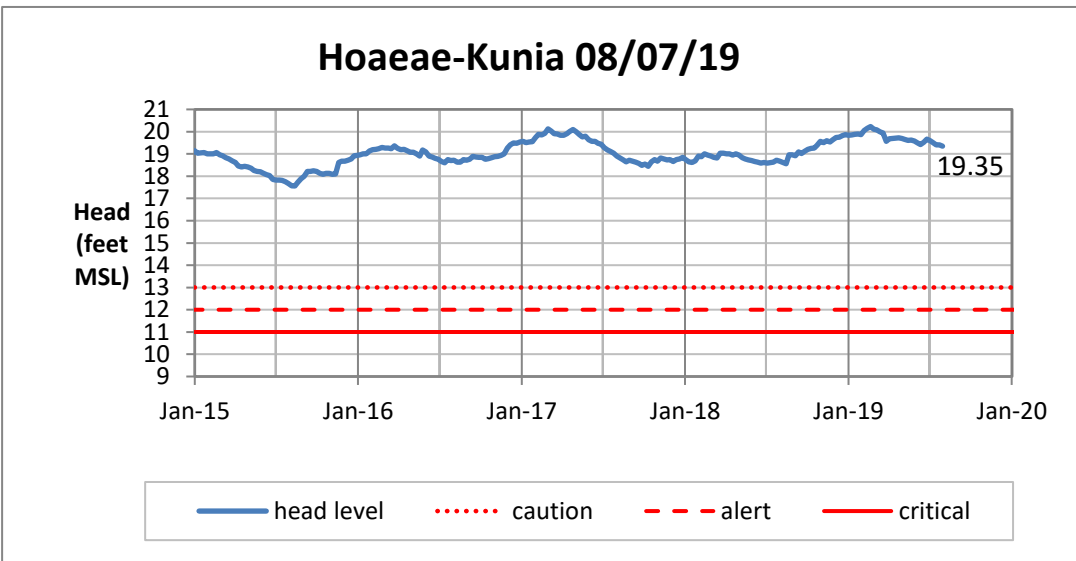

Weekly Head Report

Weekly Head Report

Weekly Head Report

Weekly Head Report

Weekly Head Report

HONOLULU WATERSHED AREA Rainfall Intake

Monthly Production