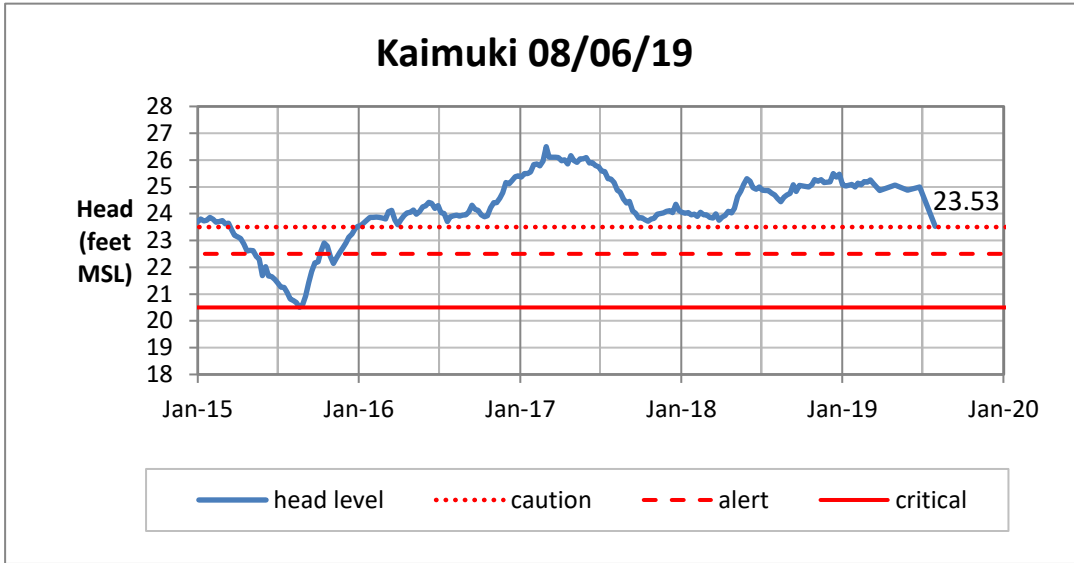

Weekly Head Report

Weekly Head Report

Weekly Head Report

Weekly Head Report

Weekly Head Report

HONOLULU WATERSHED AREA Rainfall Intake

Monthly Production