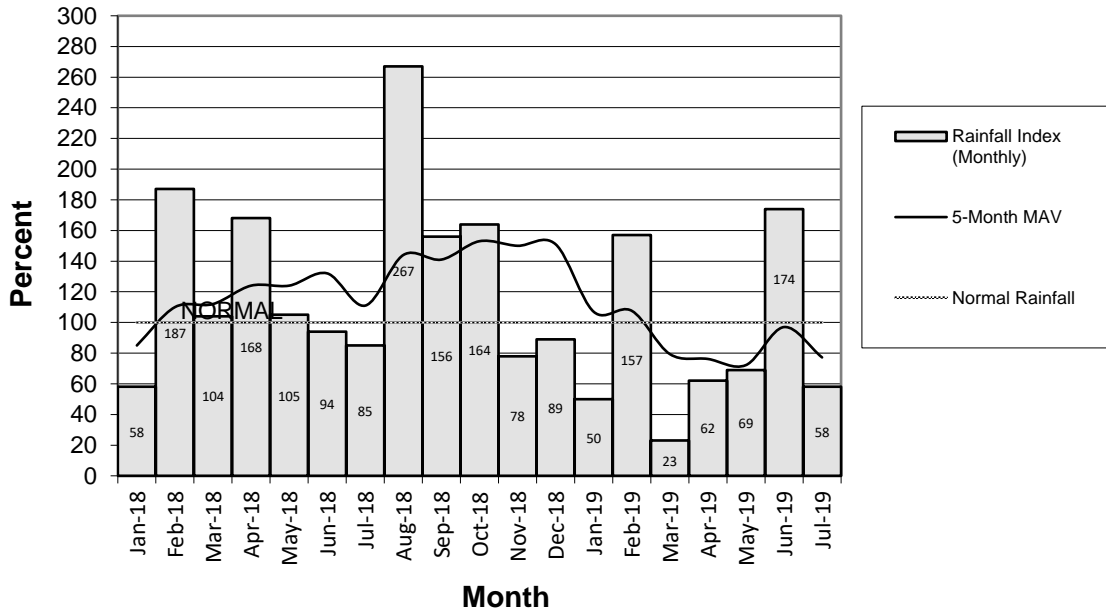

Weekly Head Report

Weekly Head Report

Weekly Head Report

Weekly Head Report

Weekly Head Report

HONOLULU WATERSHED AREA Rainfall Intake

Monthly Production