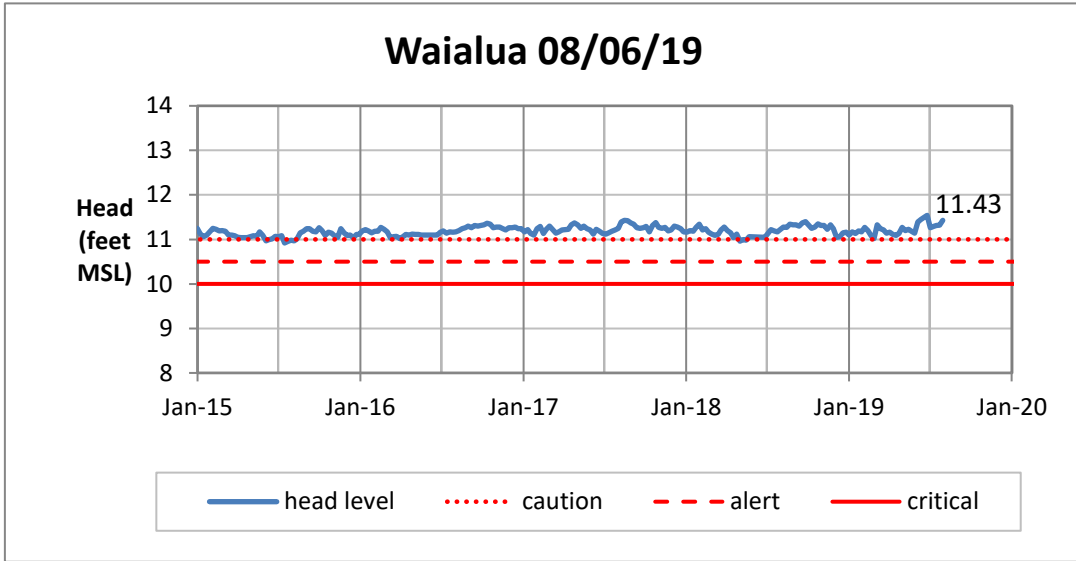

Weekly Head Report

Weekly Head Report

Weekly Head Report

Weekly Head Report

Weekly Head Report

HONOLULU WATERSHED AREA Rainfall Intake

Monthly Production