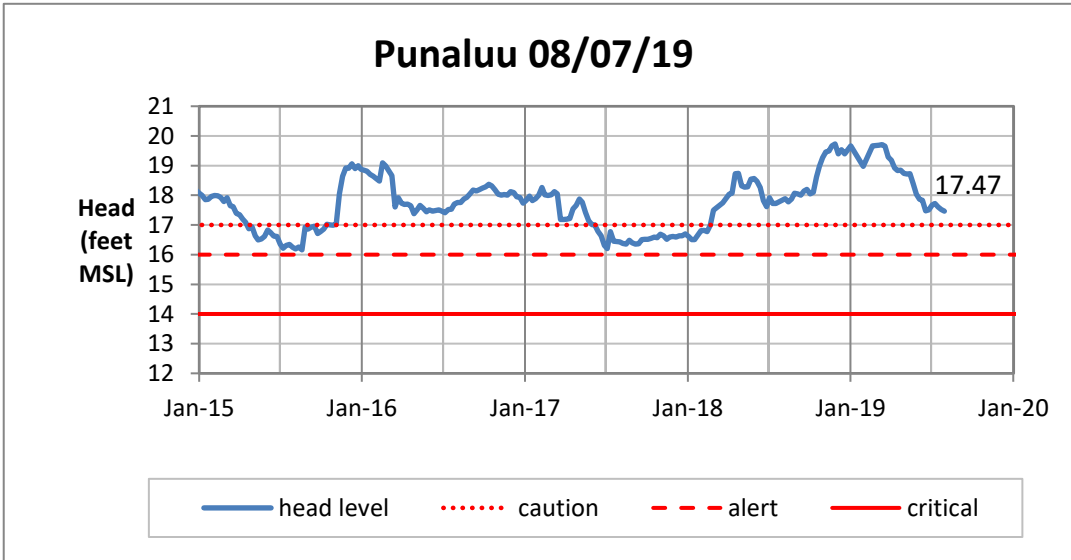

Weekly Head Report

Weekly Head Report

Weekly Head Report

Weekly Head Report

Weekly Head Report

HONOLULU WATERSHED AREA Rainfall Intake

Monthly Production