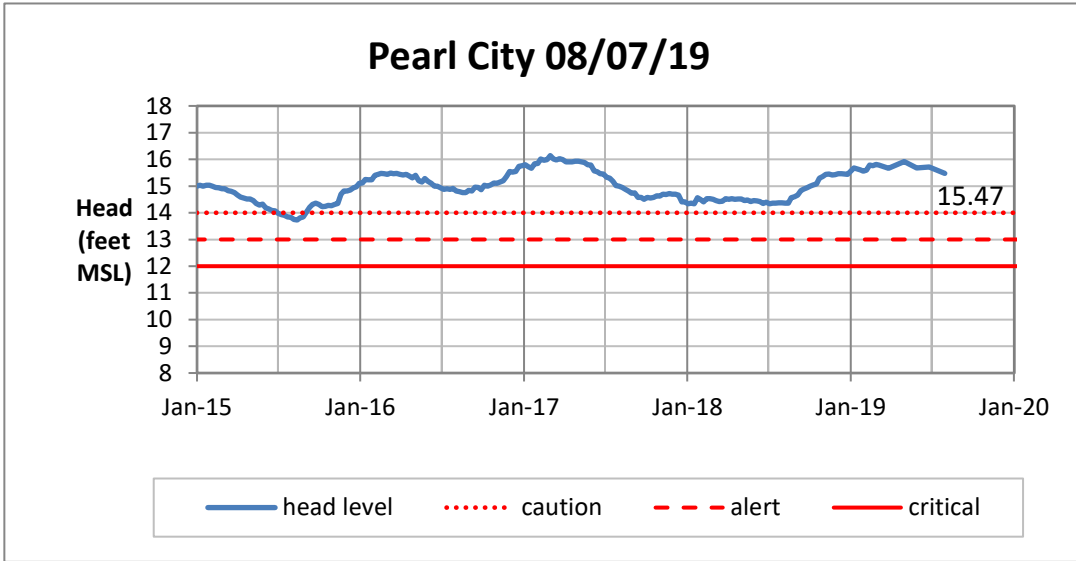

Weekly Head Report

Weekly Head Report

Weekly Head Report

Weekly Head Report

Weekly Head Report

HONOLULU WATERSHED AREA Rainfall Intake

Monthly Production