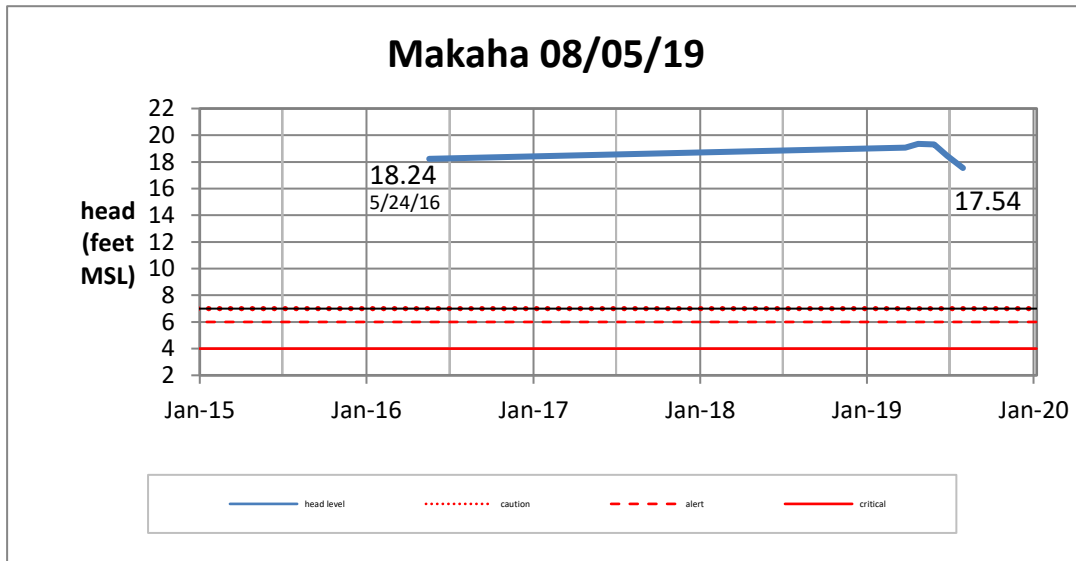

Weekly Head Report

Weekly Head Report

Weekly Head Report

Weekly Head Report

Weekly Head Report

HONOLULU WATERSHED AREA Rainfall Intake

Monthly Production