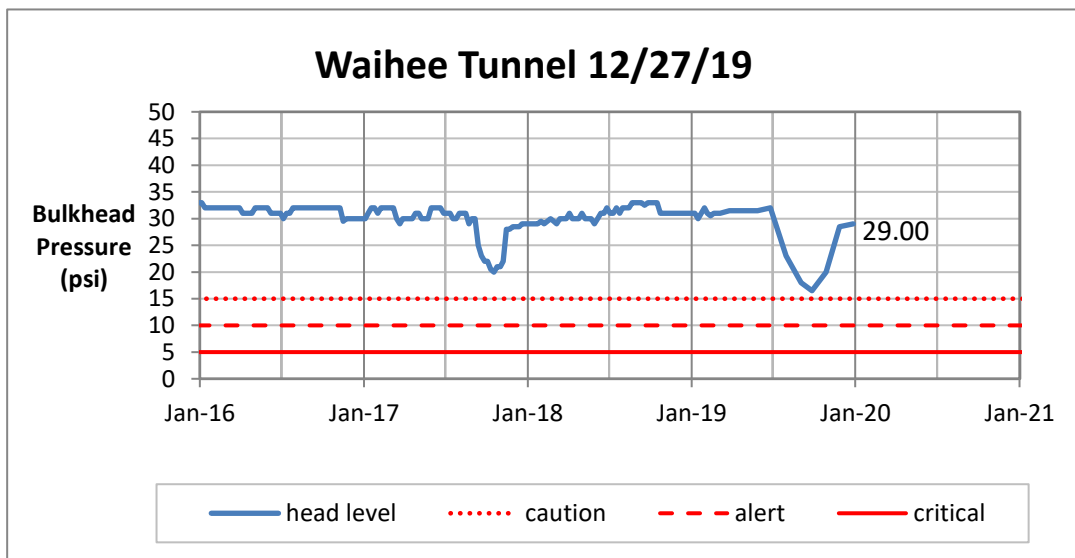

Head Report

Head Report

Head Report

Head Report

Head Report

HONOLULU WATERSHED AREA Rainfall Intake

Monthly Production