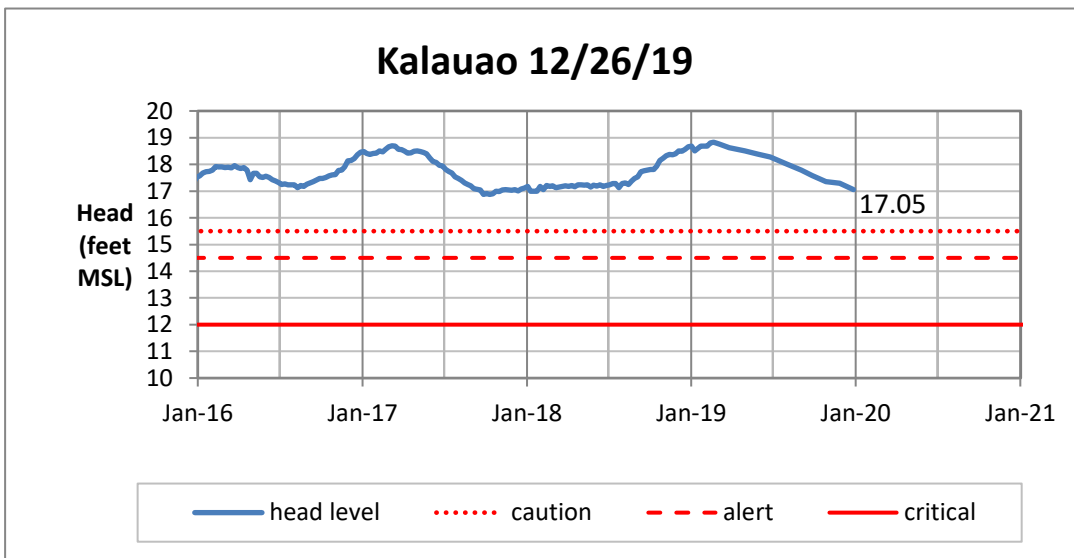

Head Report

Head Report

Head Report

Head Report

Head Report

HONOLULU WATERSHED AREA Rainfall Intake

Monthly Production