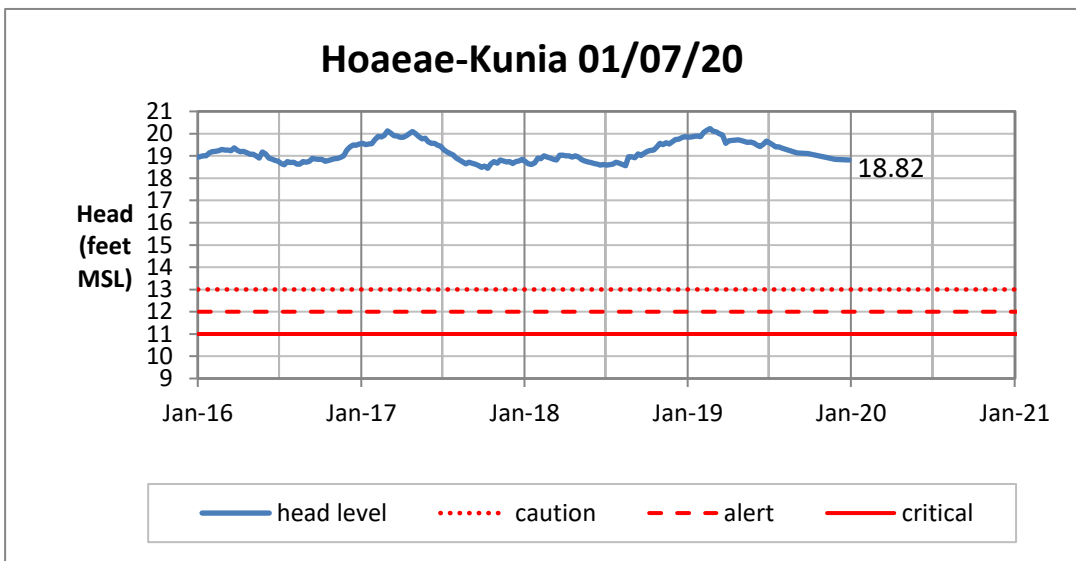

Head Report

Head Report

Head Report

Head Report

Head Report

HONOLULU WATERSHED AREA Rainfall Intake

Monthly Production