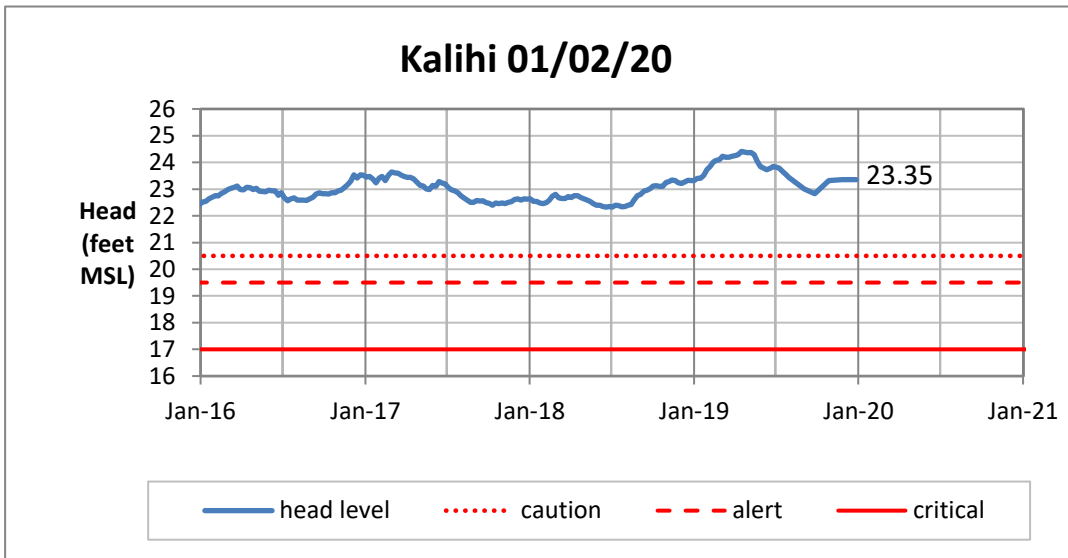

Head Report

Head Report

Head Report

Head Report

Head Report

HONOLULU WATERSHED AREA Rainfall Intake

Monthly Production