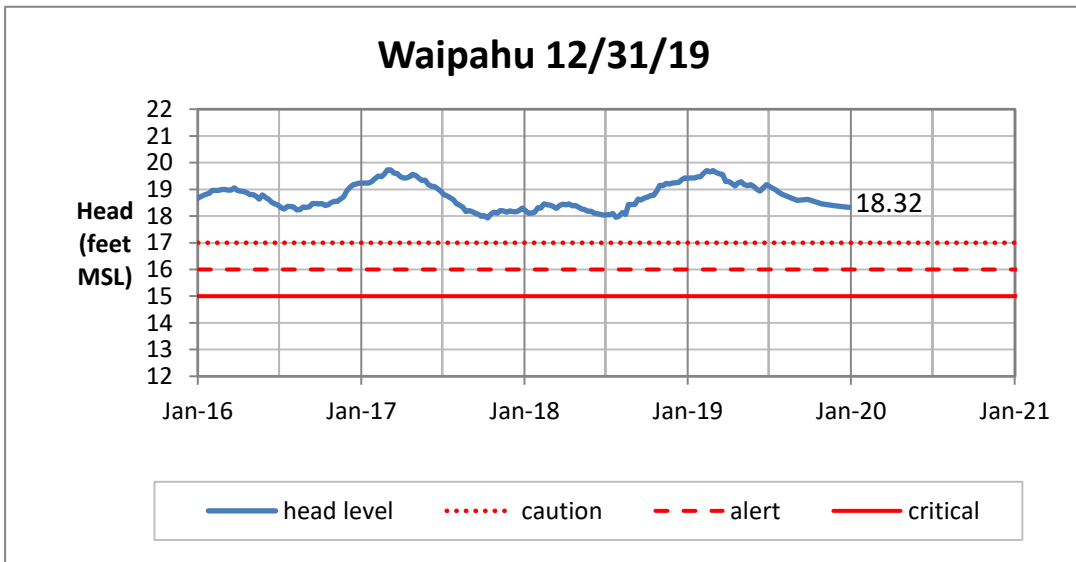

Head Report

Head Report

Head Report

Head Report

Head Report

HONOLULU WATERSHED AREA Rainfall Intake

Monthly Production