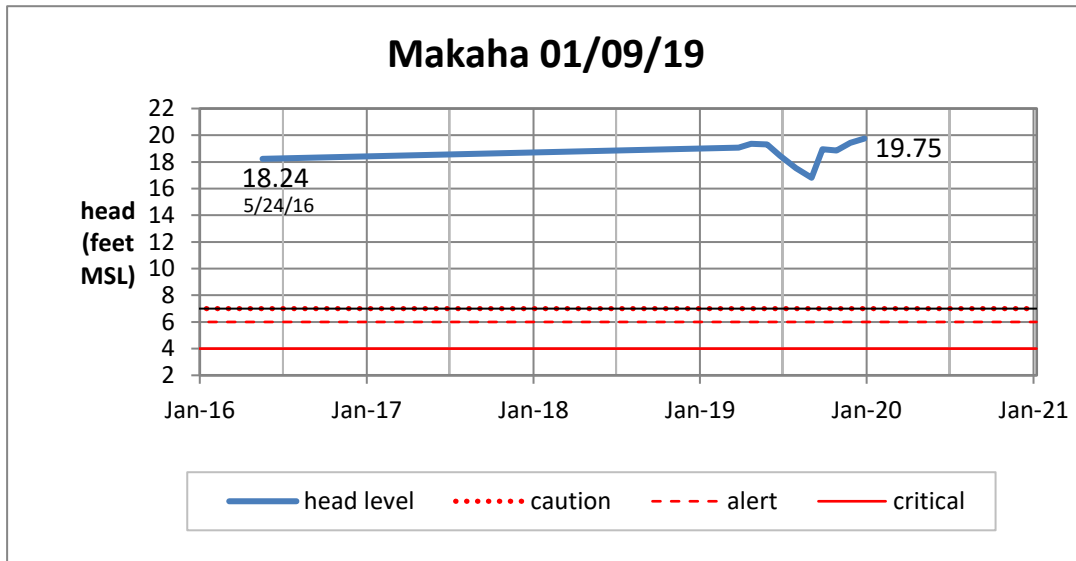

Head Report

Head Report

Head Report

Head Report

Head Report

HONOLULU WATERSHED AREA Rainfall Intake

Monthly Production