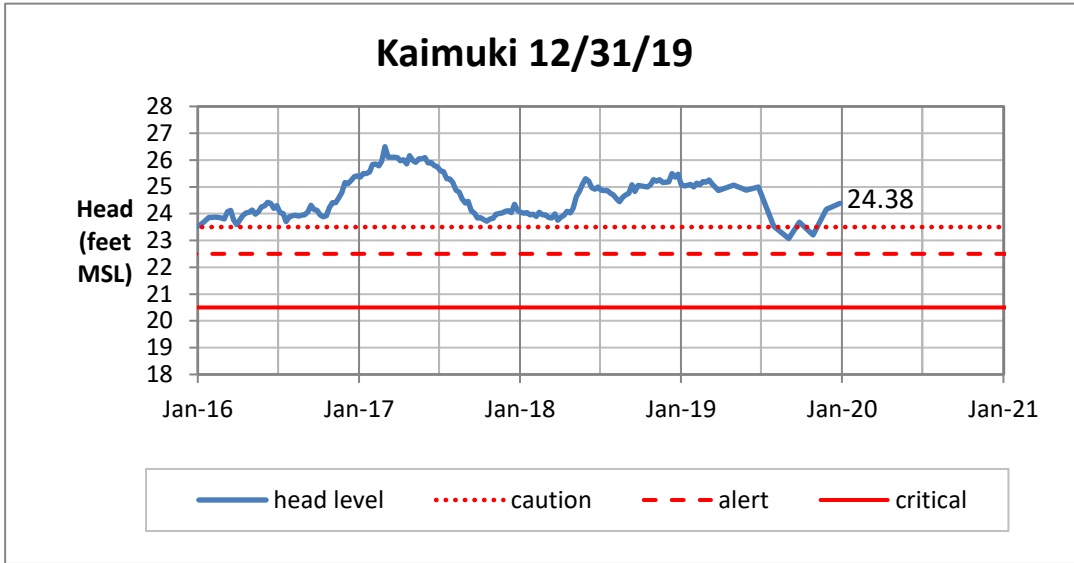

Head Report

Head Report

Head Report

Head Report

Head Report

HONOLULU WATERSHED AREA Rainfall Intake

Monthly Production