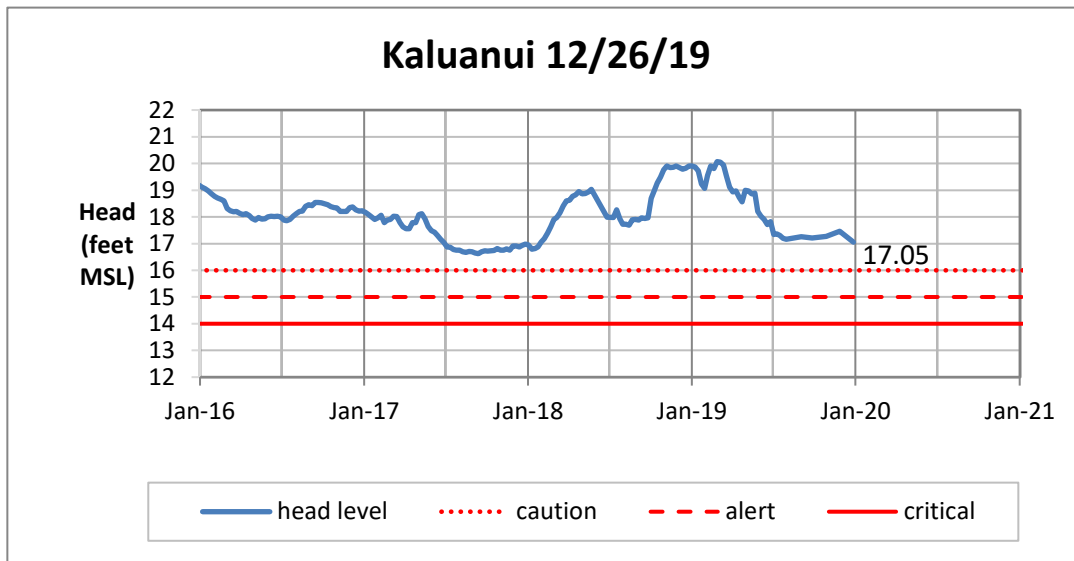

Head Report

Head Report

Head Report

Head Report

Head Report

HONOLULU WATERSHED AREA Rainfall Intake

Monthly Production