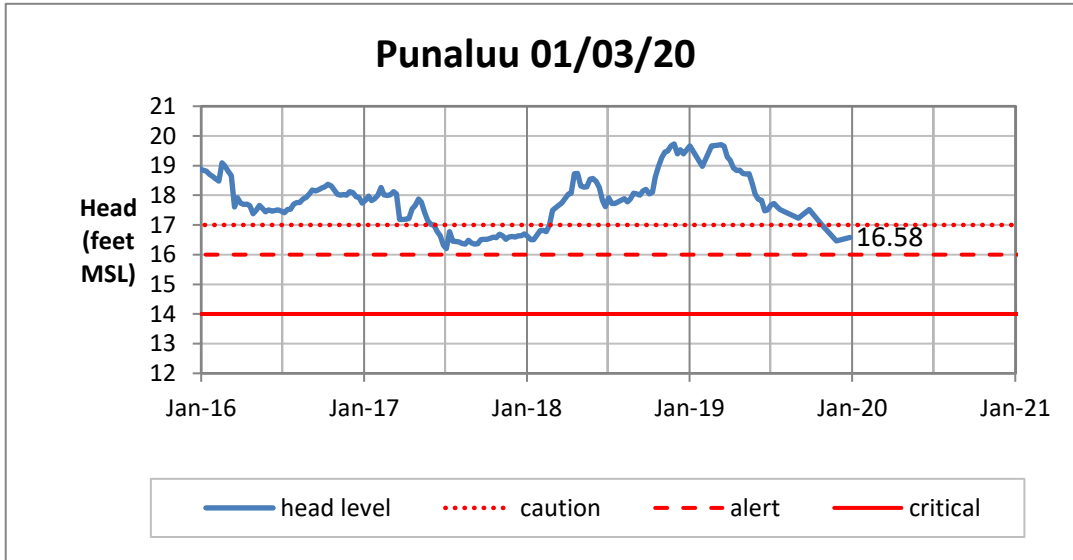

Head Report

Head Report

Head Report

Head Report

Head Report

HONOLULU WATERSHED AREA Rainfall Intake

Monthly Production