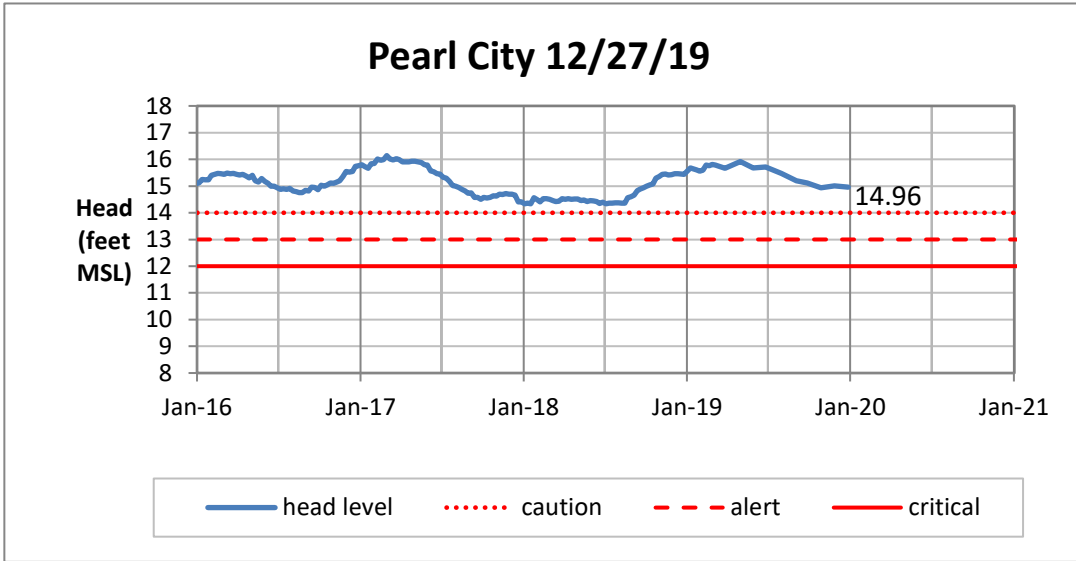

Head Report

Head Report

Head Report

Head Report

Head Report

HONOLULU WATERSHED AREA Rainfall Intake

Monthly Production