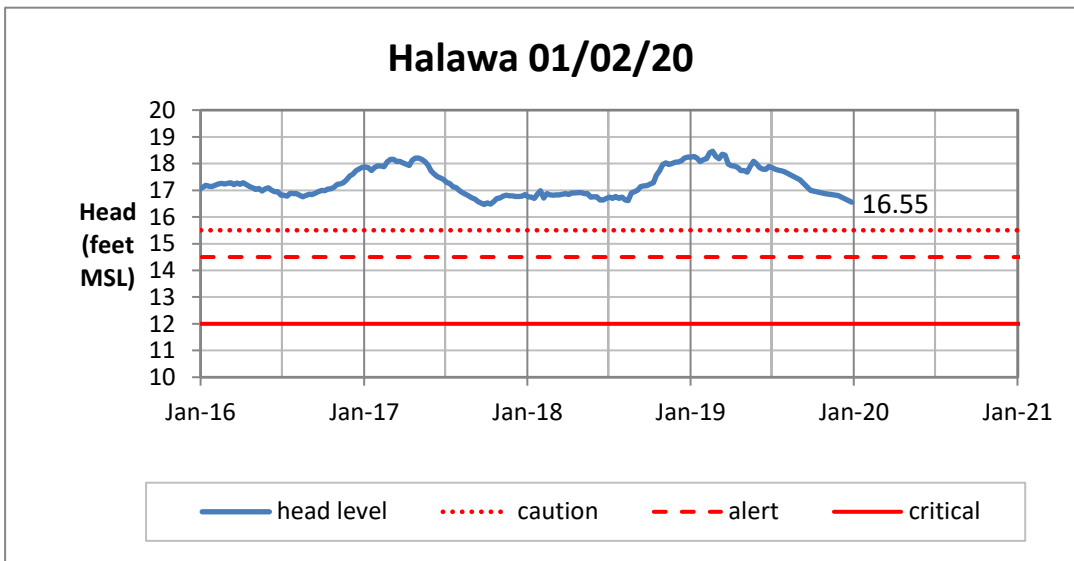

Head Report

Head Report

Head Report

Head Report

Head Report

HONOLULU WATERSHED AREA Rainfall Intake

Monthly Production