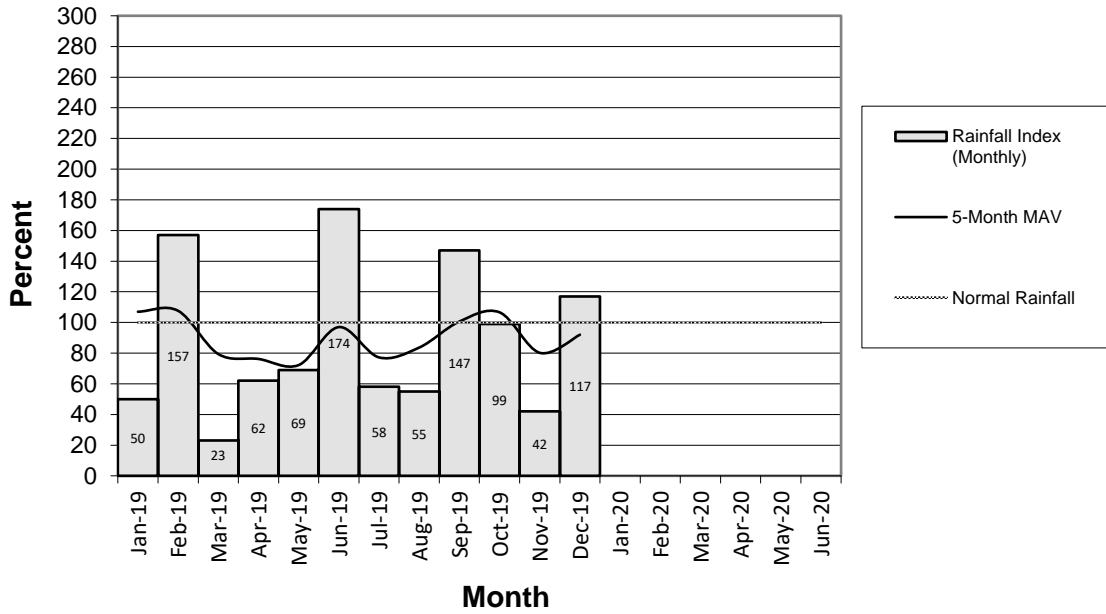

Head Report

Head Report

Head Report

Head Report

Head Report

HONOLULU WATERSHED AREA Rainfall Intake

Monthly Production