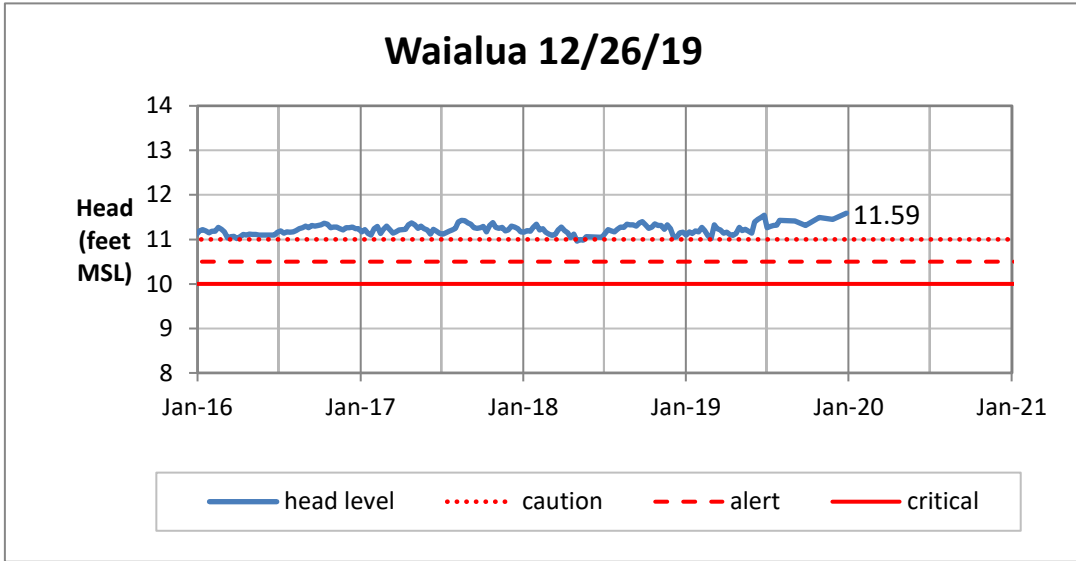

Head Report

Head Report

Head Report

Head Report

Head Report

HONOLULU WATERSHED AREA Rainfall Intake

Monthly Production