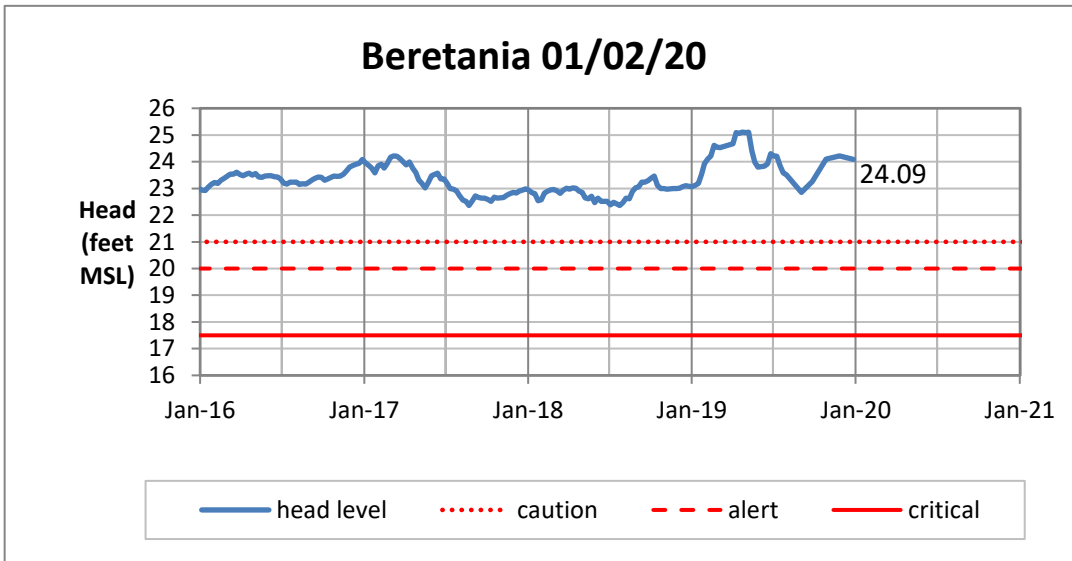

Head Report

Head Report

Head Report

Head Report

Head Report

HONOLULU WATERSHED AREA Rainfall Intake

Monthly Production