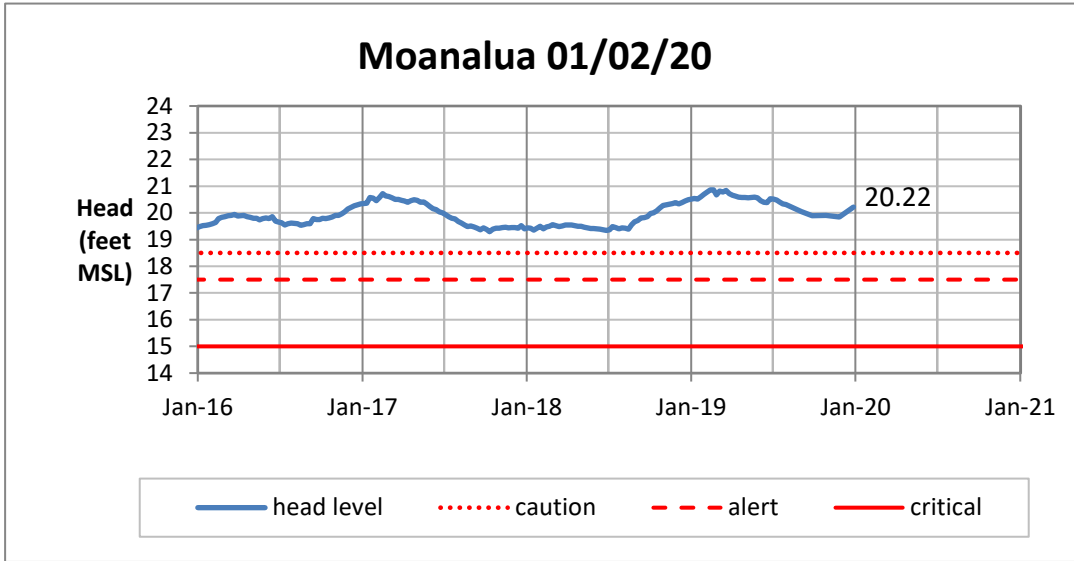

Head Report

Head Report

Head Report

Head Report

Head Report

HONOLULU WATERSHED AREA Rainfall Intake

Monthly Production