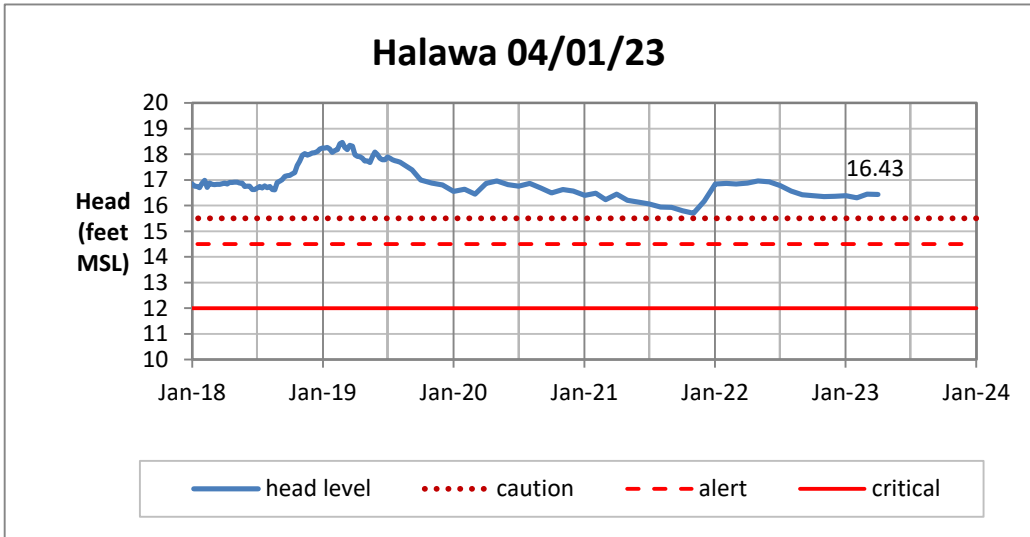

Head Report

Head Report

Head Report

Head Report

Head Report

HONOLULU WATERSHED AREA Rainfall Intake

Monthly Production