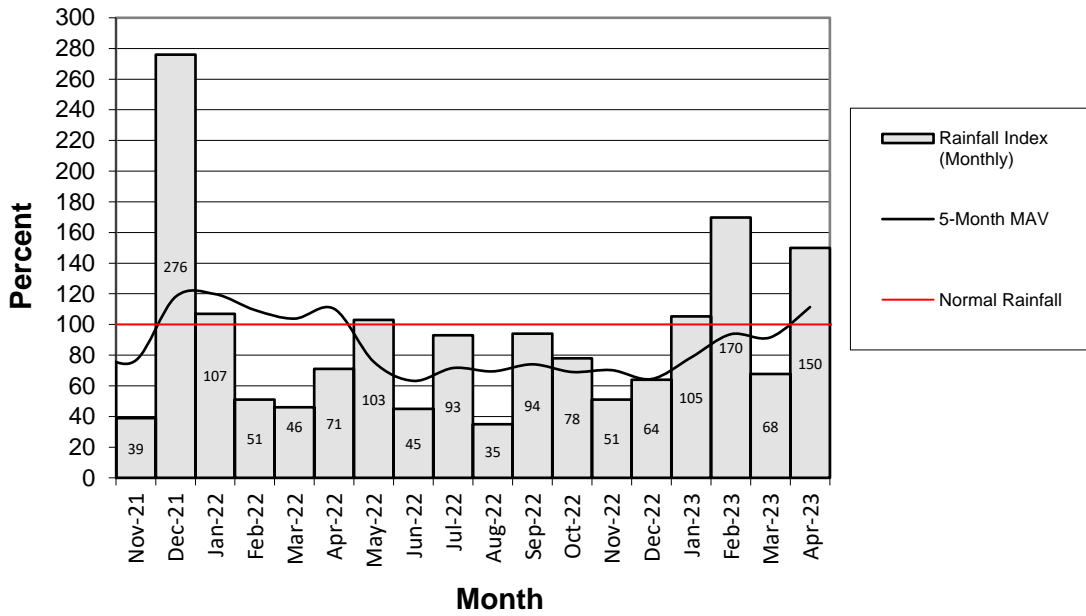

Head Report

Head Report

Head Report

Head Report

Head Report

HONOLULU WATERSHED AREA Rainfall Intake

Monthly Production