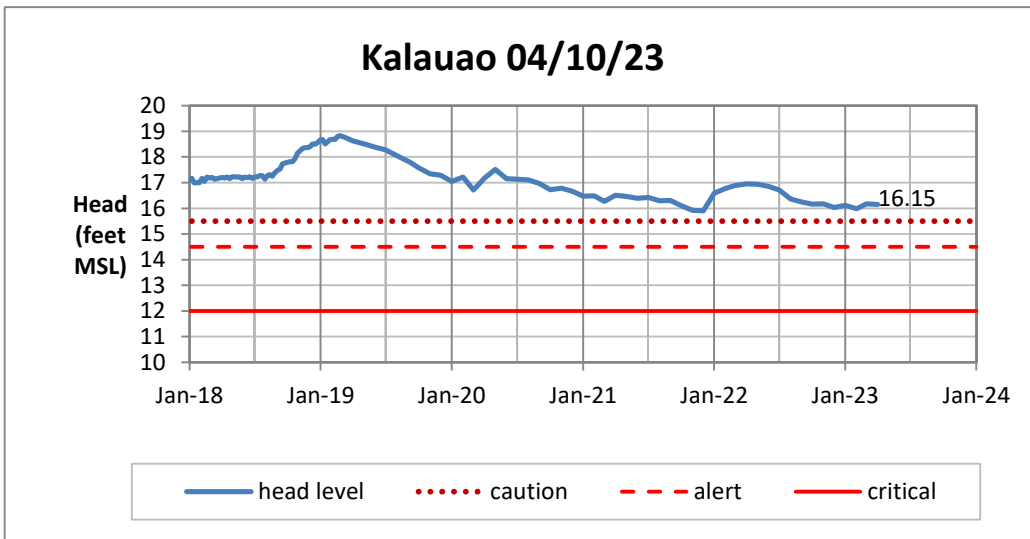

Head Report

Head Report

Head Report

Head Report

Head Report

HONOLULU WATERSHED AREA Rainfall Intake

Monthly Production