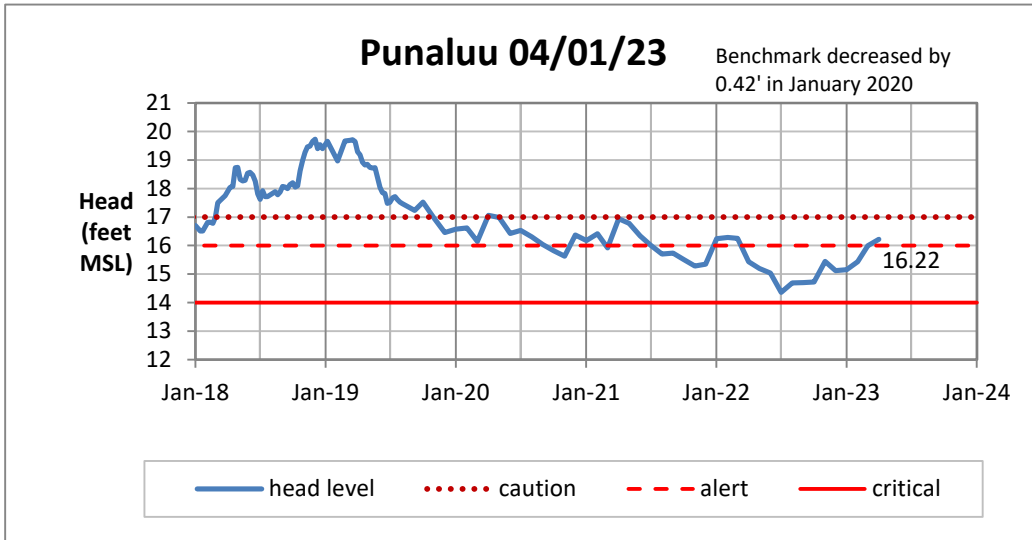

Head Report

Head Report

Head Report

Head Report

Head Report

HONOLULU WATERSHED AREA Rainfall Intake

Monthly Production