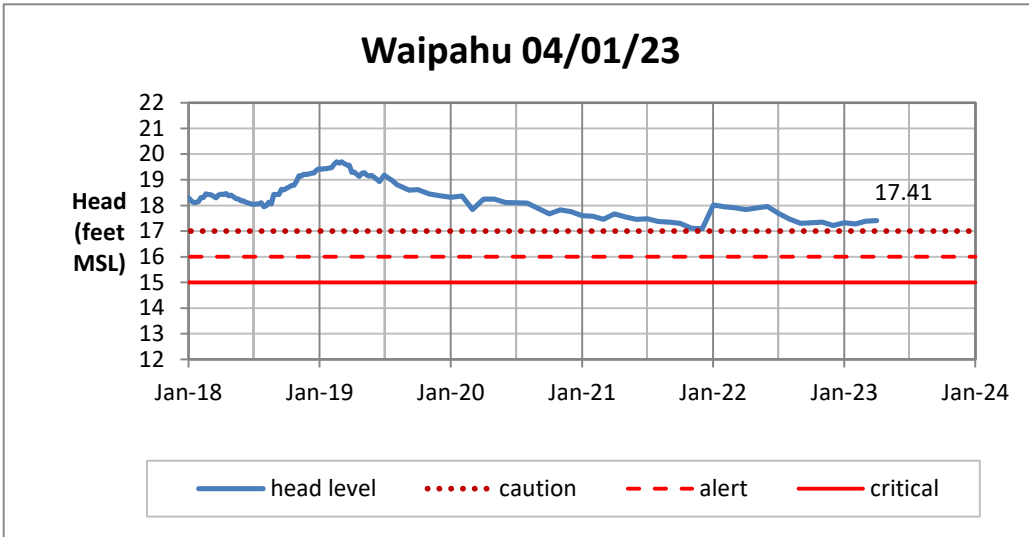

Head Report

Head Report

Head Report

Head Report

Head Report

HONOLULU WATERSHED AREA Rainfall Intake

Monthly Production