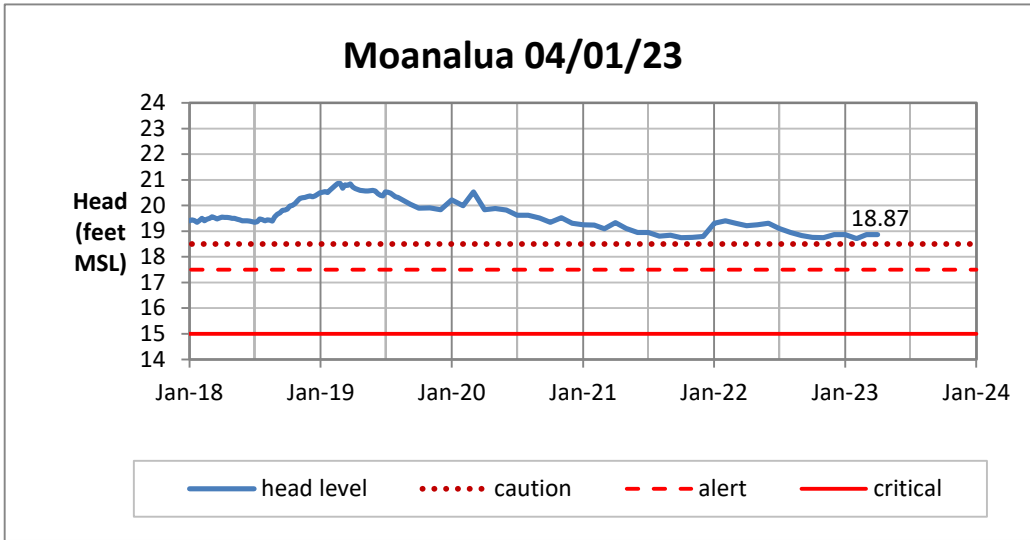

Head Report

Head Report

Head Report

Head Report

Head Report

HONOLULU WATERSHED AREA Rainfall Intake

Monthly Production