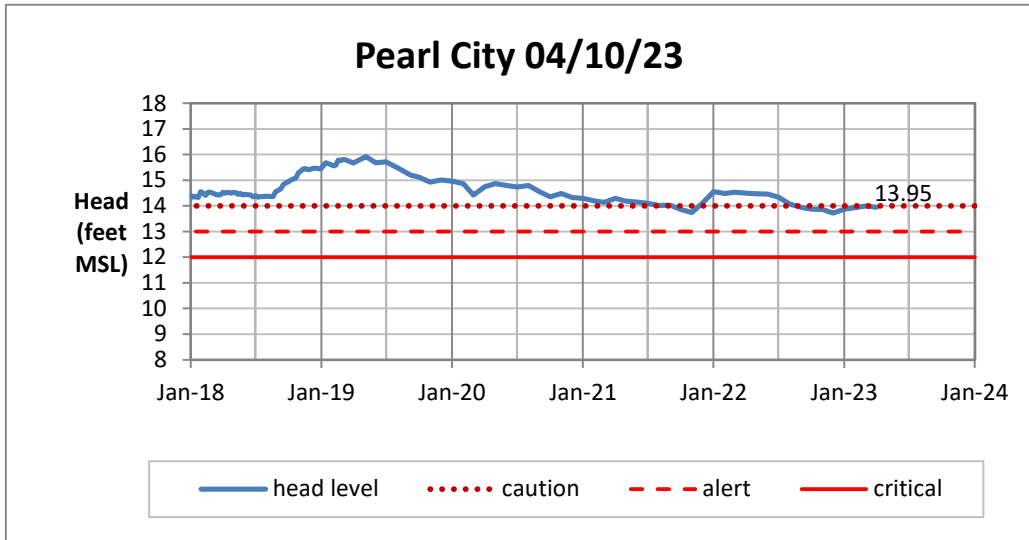

Head Report

Head Report

Head Report

Head Report

Head Report

HONOLULU WATERSHED AREA Rainfall Intake

Monthly Production