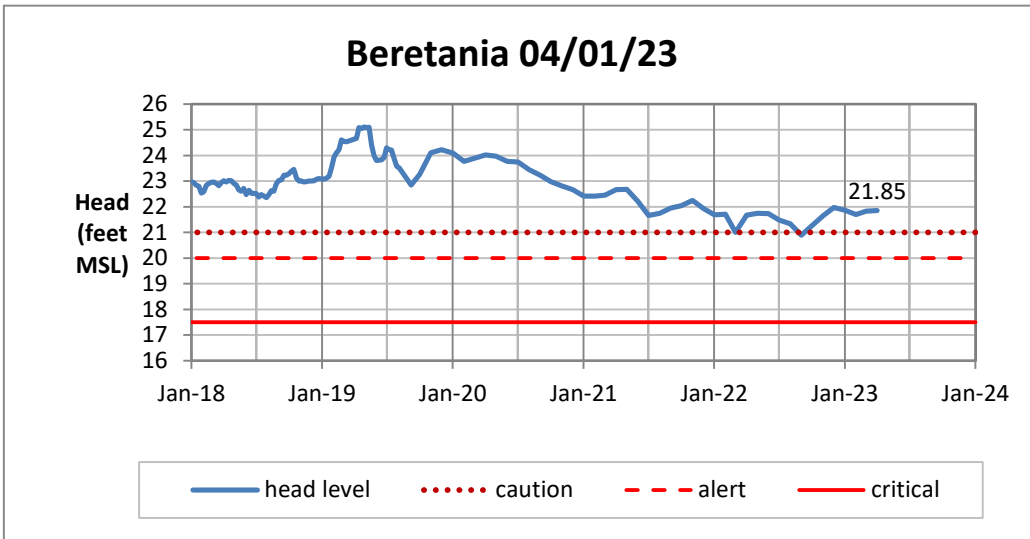

Head Report

Head Report

Head Report

Head Report

Head Report

HONOLULU WATERSHED AREA Rainfall Intake

Monthly Production