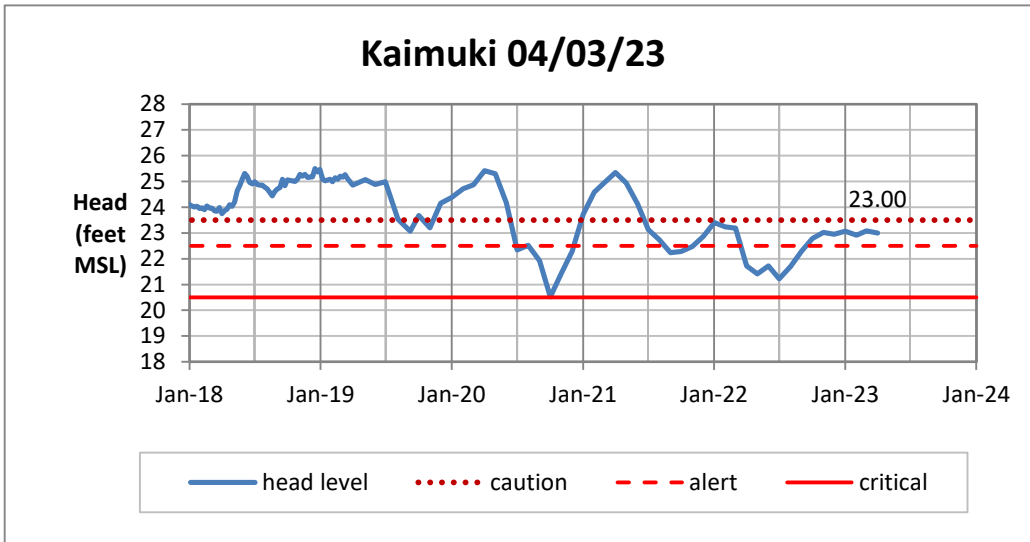

Head Report

Head Report

Head Report

Head Report

Head Report

HONOLULU WATERSHED AREA Rainfall Intake

Monthly Production