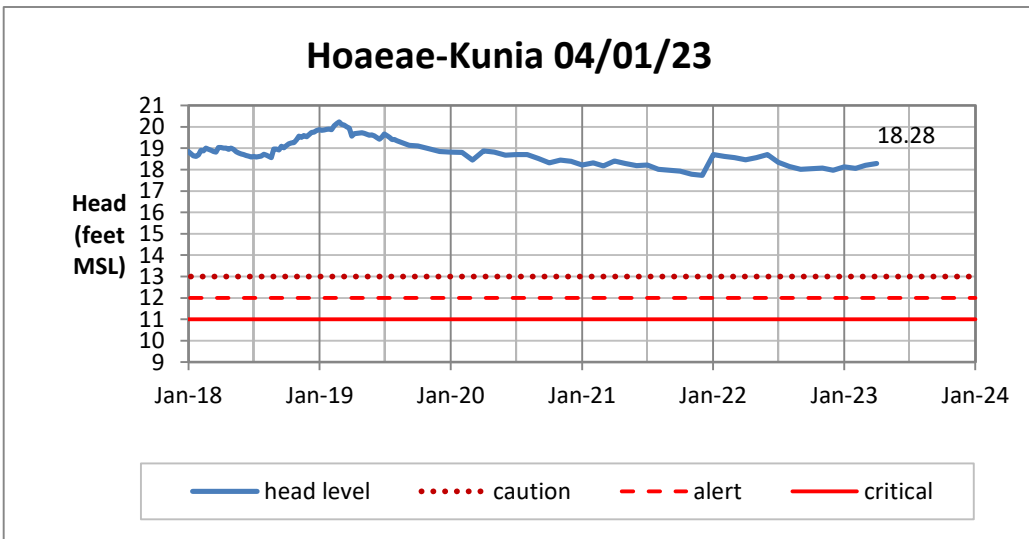

Head Report

Head Report

Head Report

Head Report

Head Report

HONOLULU WATERSHED AREA Rainfall Intake

Monthly Production