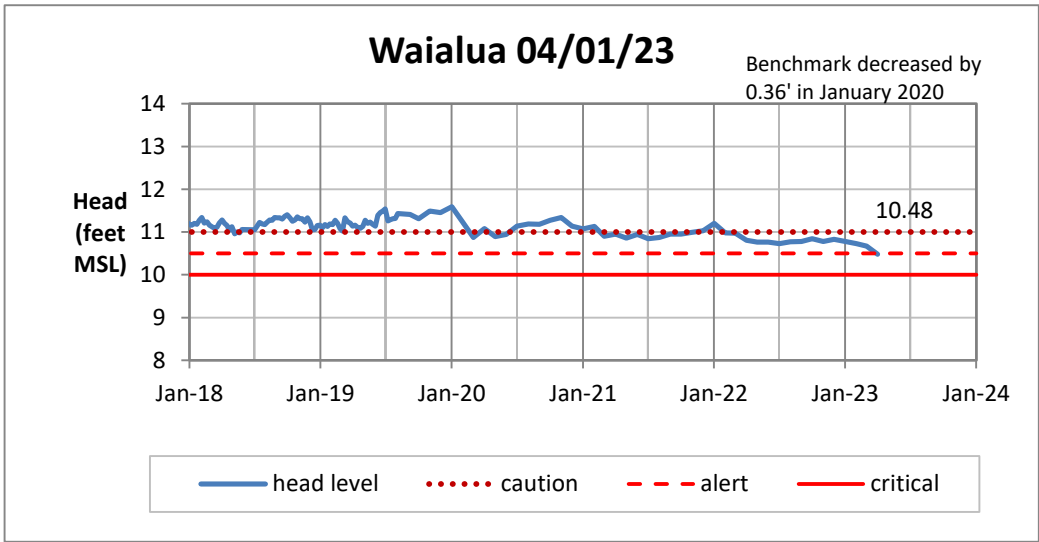

Head Report

Head Report

Head Report

Head Report

Head Report

HONOLULU WATERSHED AREA Rainfall Intake

Monthly Production