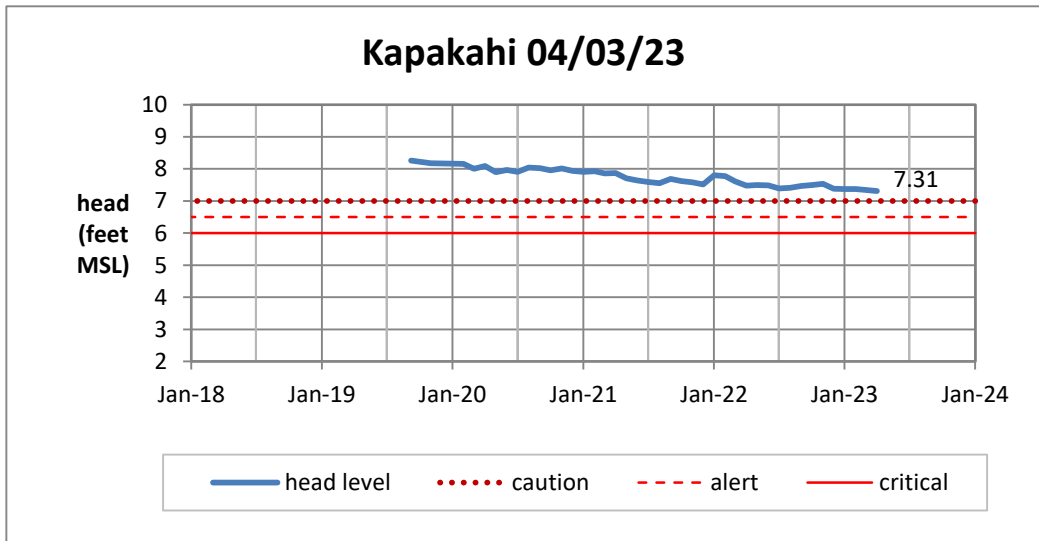

Head Report

Head Report

Head Report

Head Report

Head Report

HONOLULU WATERSHED AREA Rainfall Intake

Monthly Production