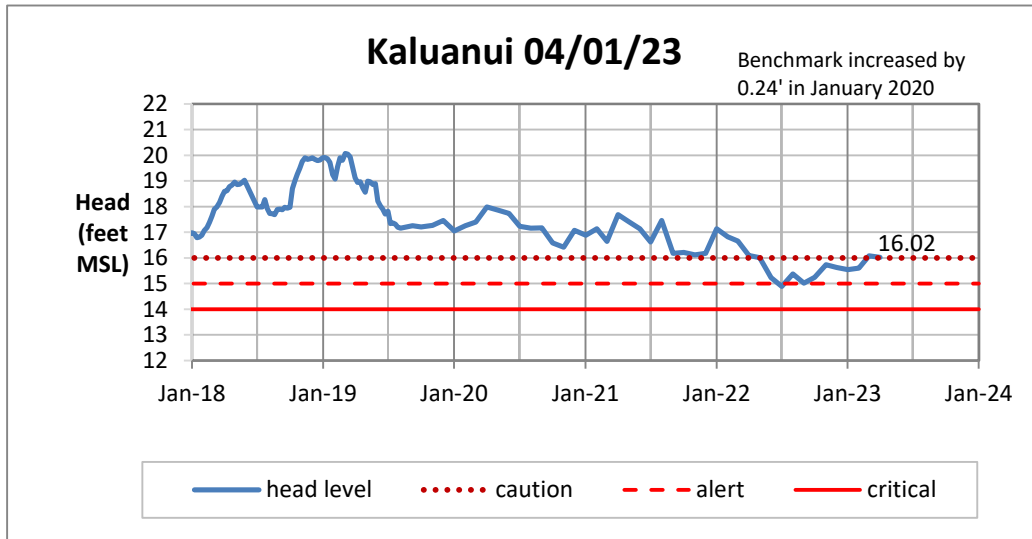

Head Report

Head Report

Head Report

Head Report

Head Report

HONOLULU WATERSHED AREA Rainfall Intake

Monthly Production