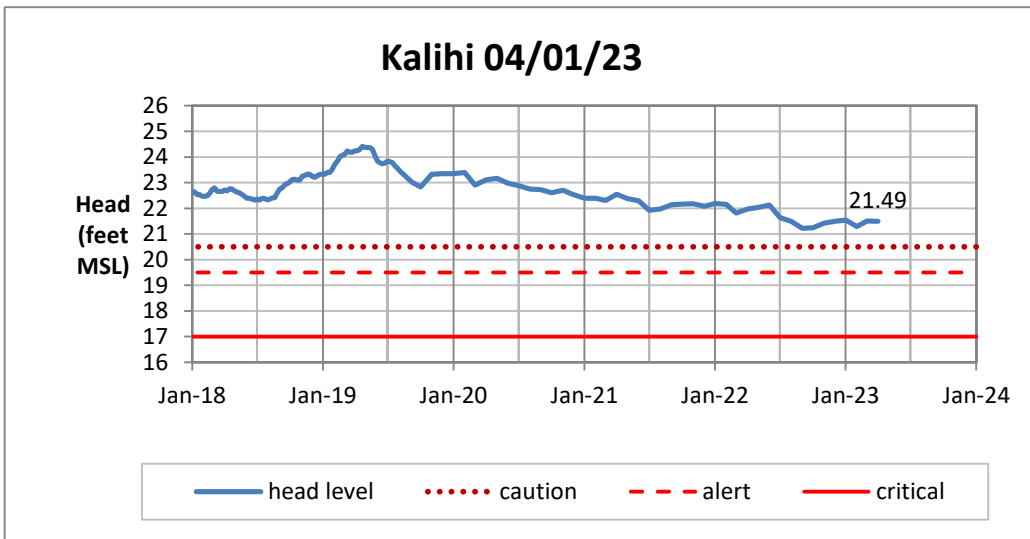

Head Report

Head Report

Head Report

Head Report

Head Report

HONOLULU WATERSHED AREA Rainfall Intake

Monthly Production