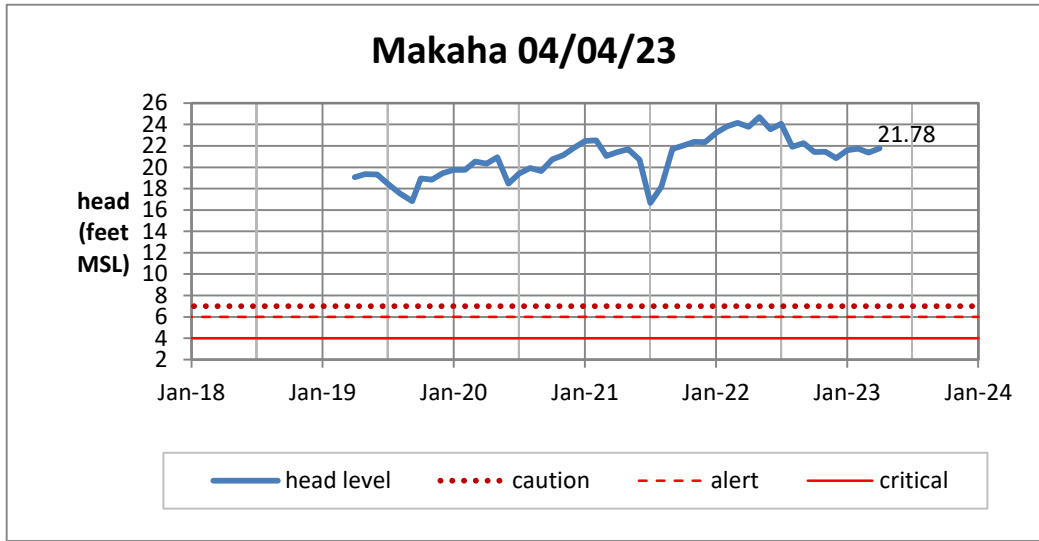

Head Report

Head Report

Head Report

Head Report

Head Report

HONOLULU WATERSHED AREA Rainfall Intake

Monthly Production