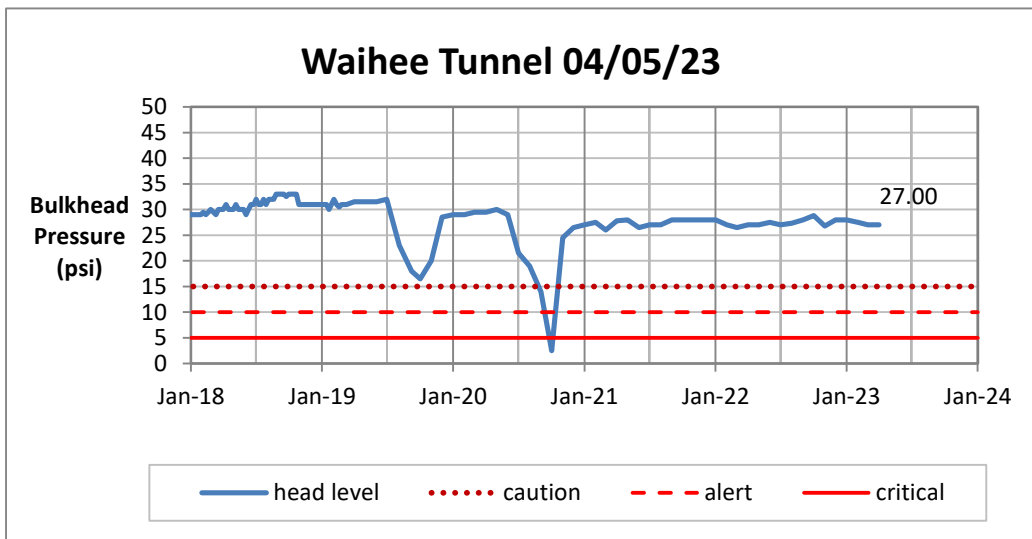

Head Report

Head Report

Head Report

Head Report

Head Report

HONOLULU WATERSHED AREA Rainfall Intake

Monthly Production